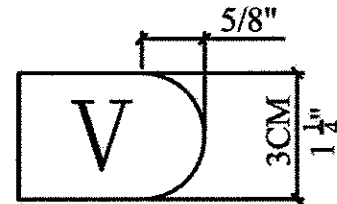

1/2 R. TOP

BULLNOSE

3/8 R. TOP & BOTTOM

1/4 R. TOP - STANDARD SINK PROFILE

Profile Sizes Are Approximate